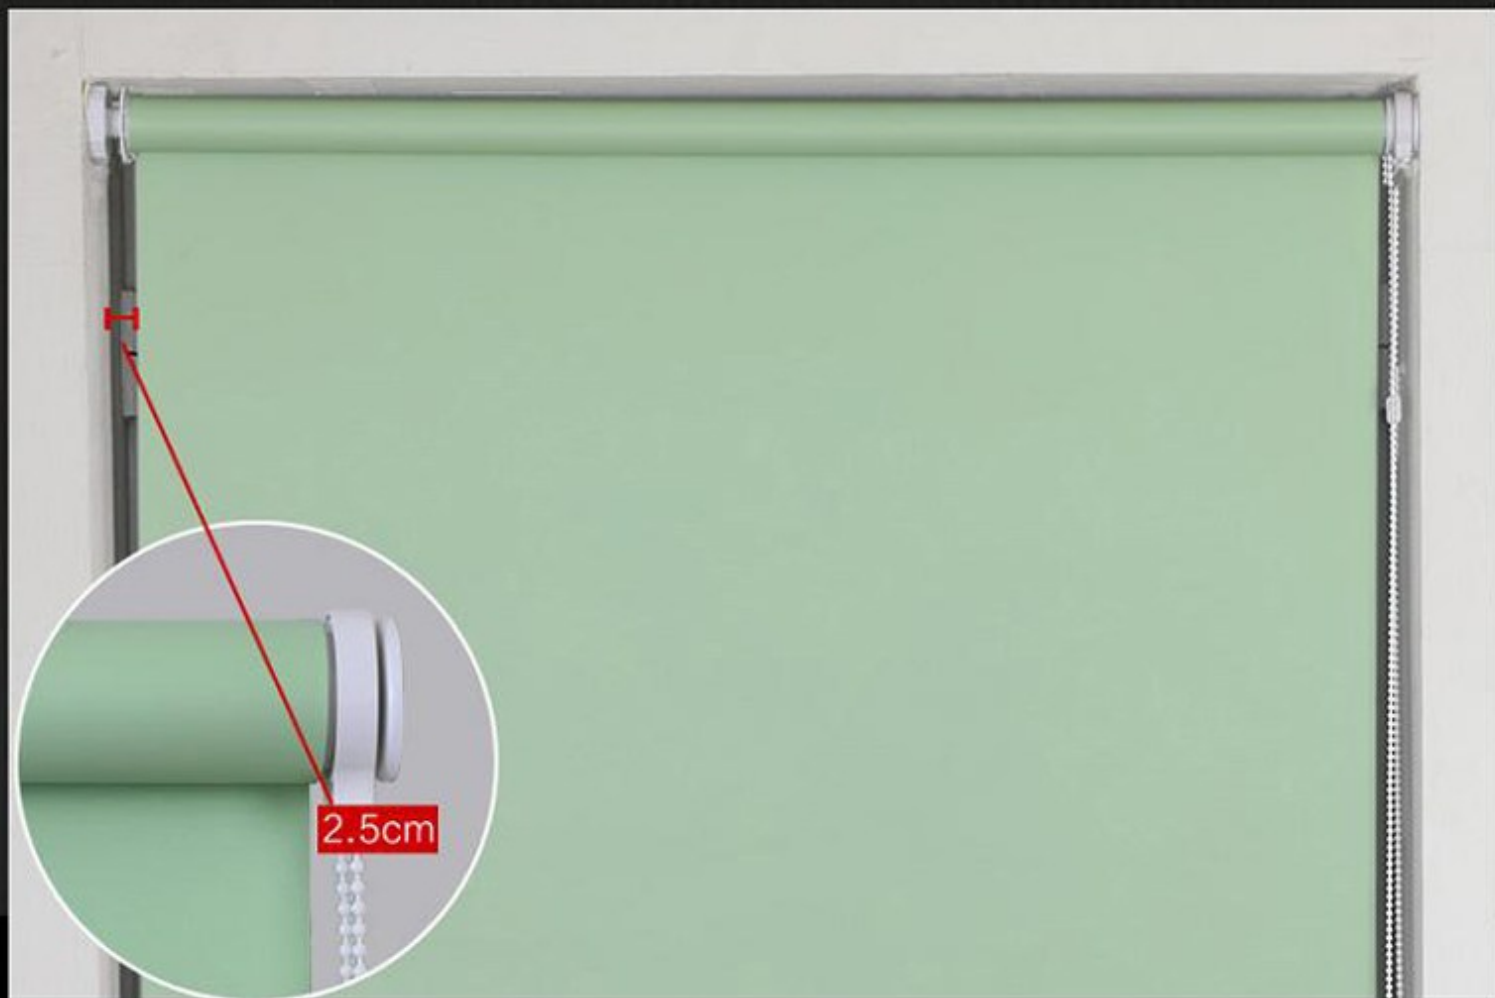

No special requirements for the wall.

It's also applicable to concrete wall and other rough surface.

Weakness of drilling free roller blind:

Only applicable to smooth surfaces such as tile and marble

Whitewashed wall

Rough tile

Marble

Wooden wall

Break the limit, the width can reach 2.3m. It's possible to make large size.

12.60MM

57.02MM

Exquisite craftsmanship
We only select high-end configuration.

Notes

Due to installation of distensible accessories, there are 2.5cm gaps on the left and right sides. If sensitive to strong light or need completely shaded space, please consider carefully before purchase!