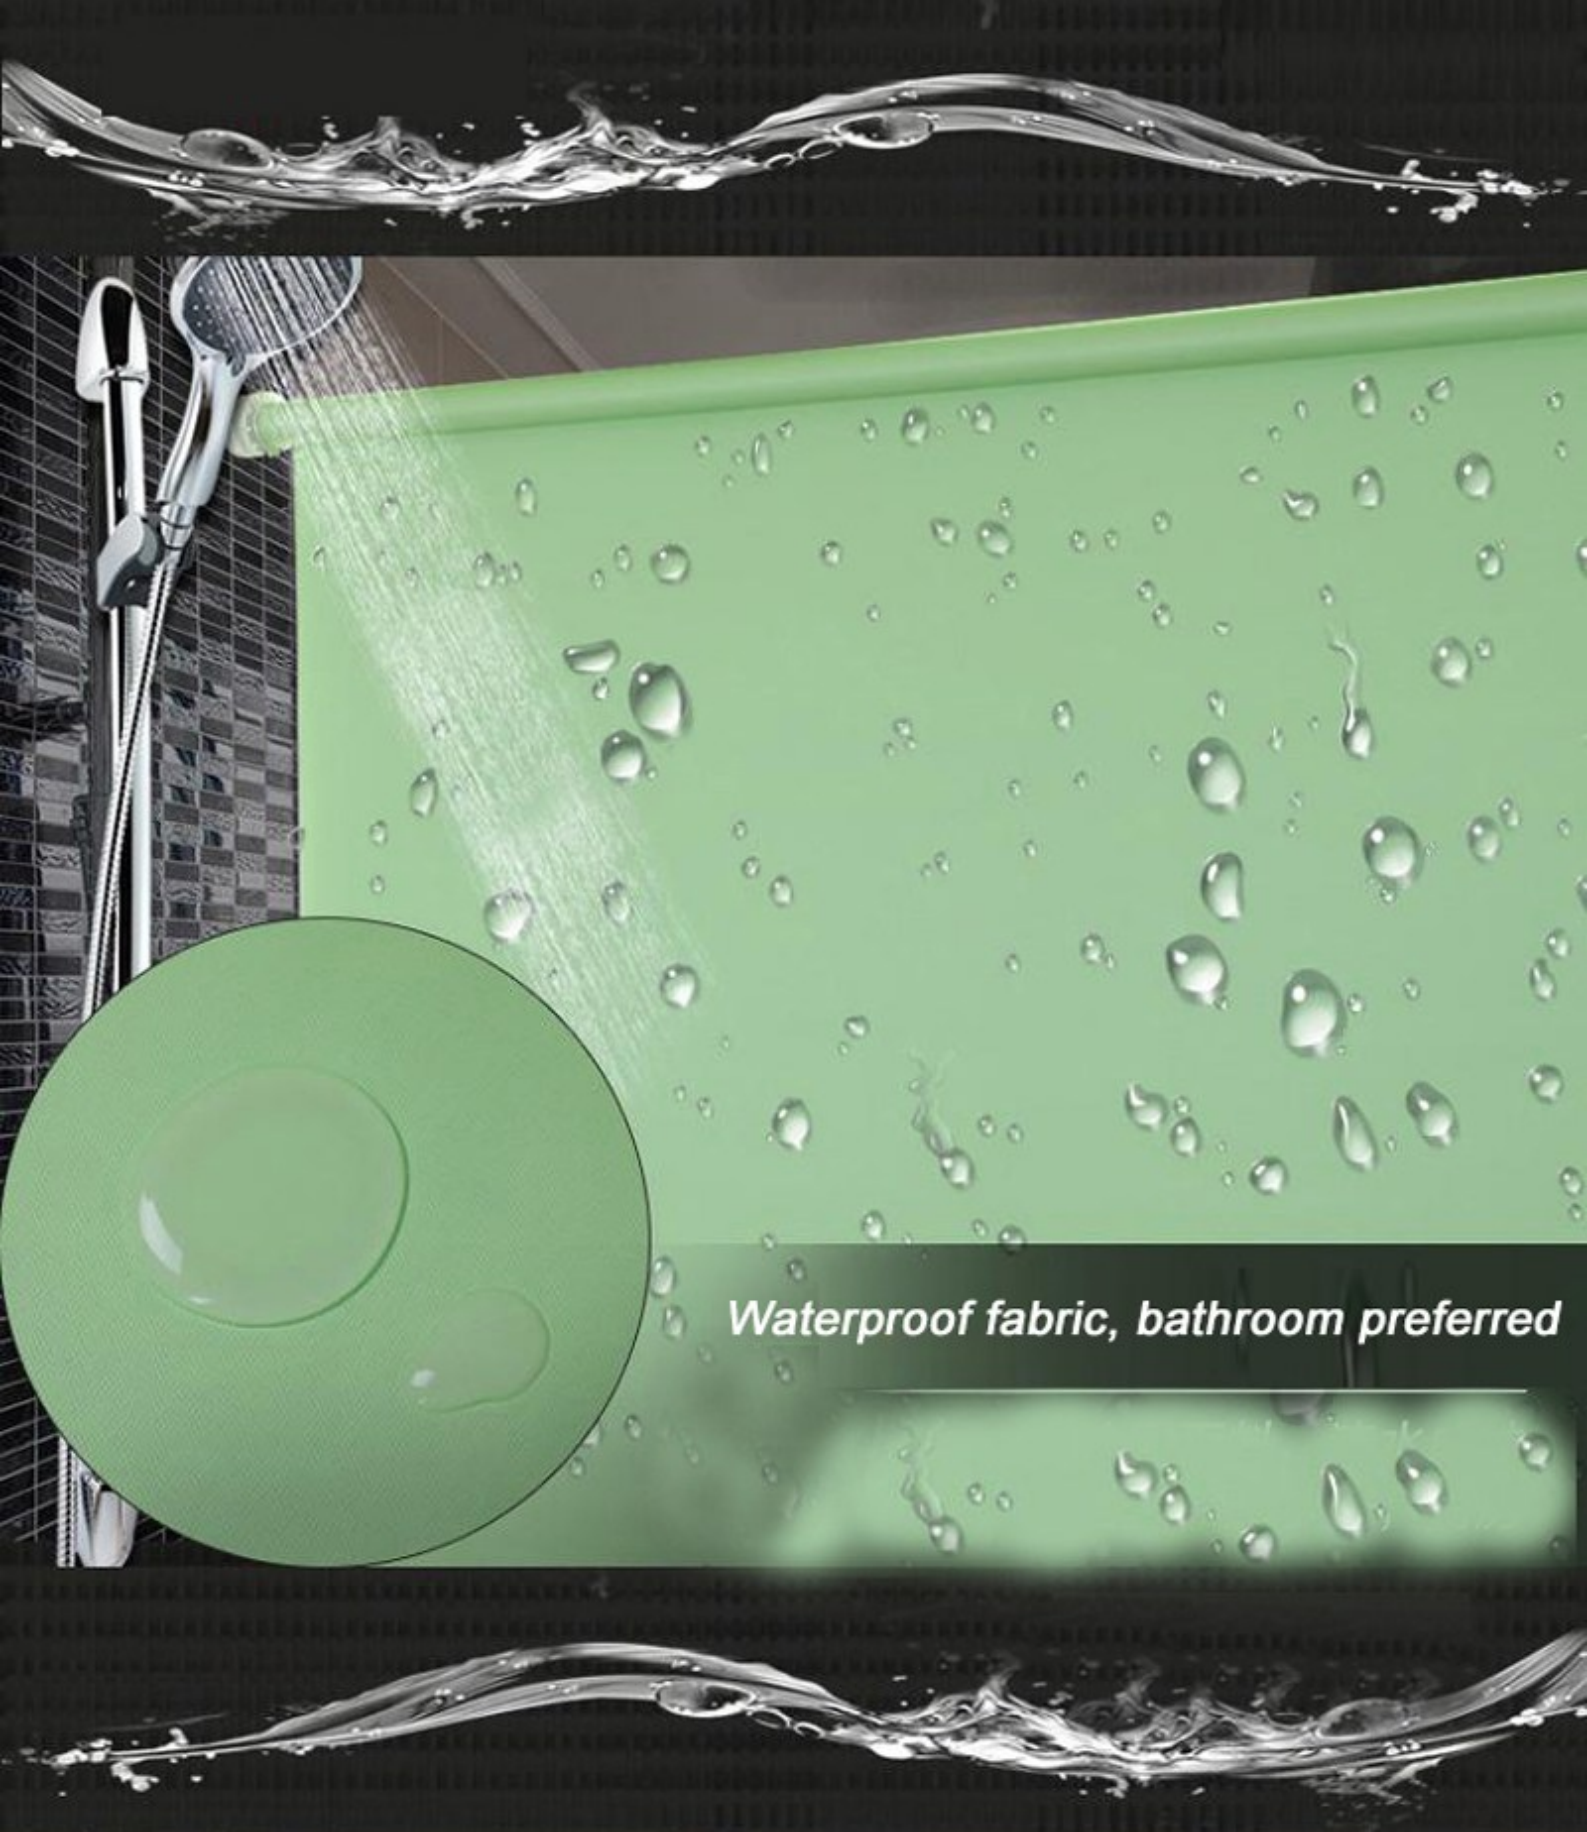

2 Get stuck in the window frame.

3 Screw up the rod, increase the supporting force on both sides, complete installation.

Waterproof fabric, bathroom preferred

***Suitable for kitchen,
oilproof and smoke proof***