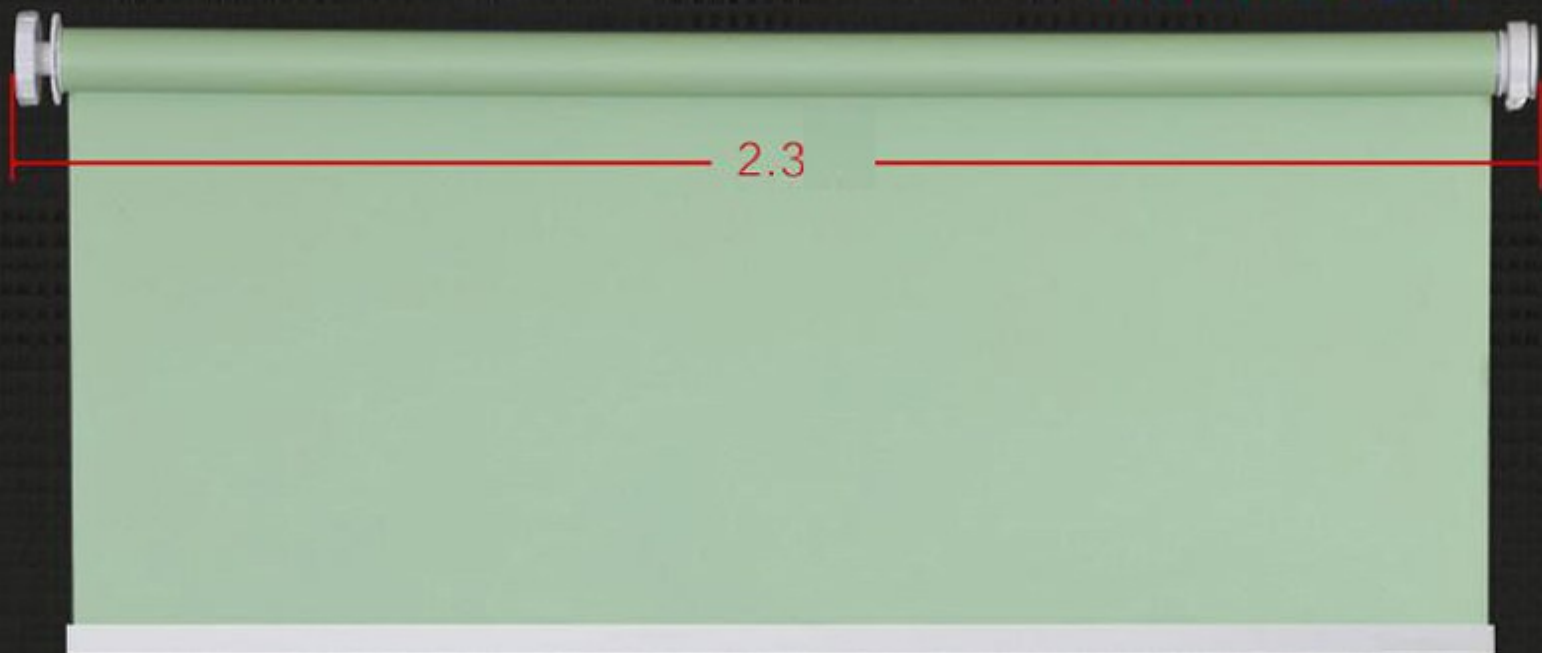

Rough tile

Marble

Wooden wall

Break the limit, the width can reach 2.3m. It's possible to make large size.

12.60MM

57.02MM

Exquisite craftsmanship
We only select high-end configuration.

Notes